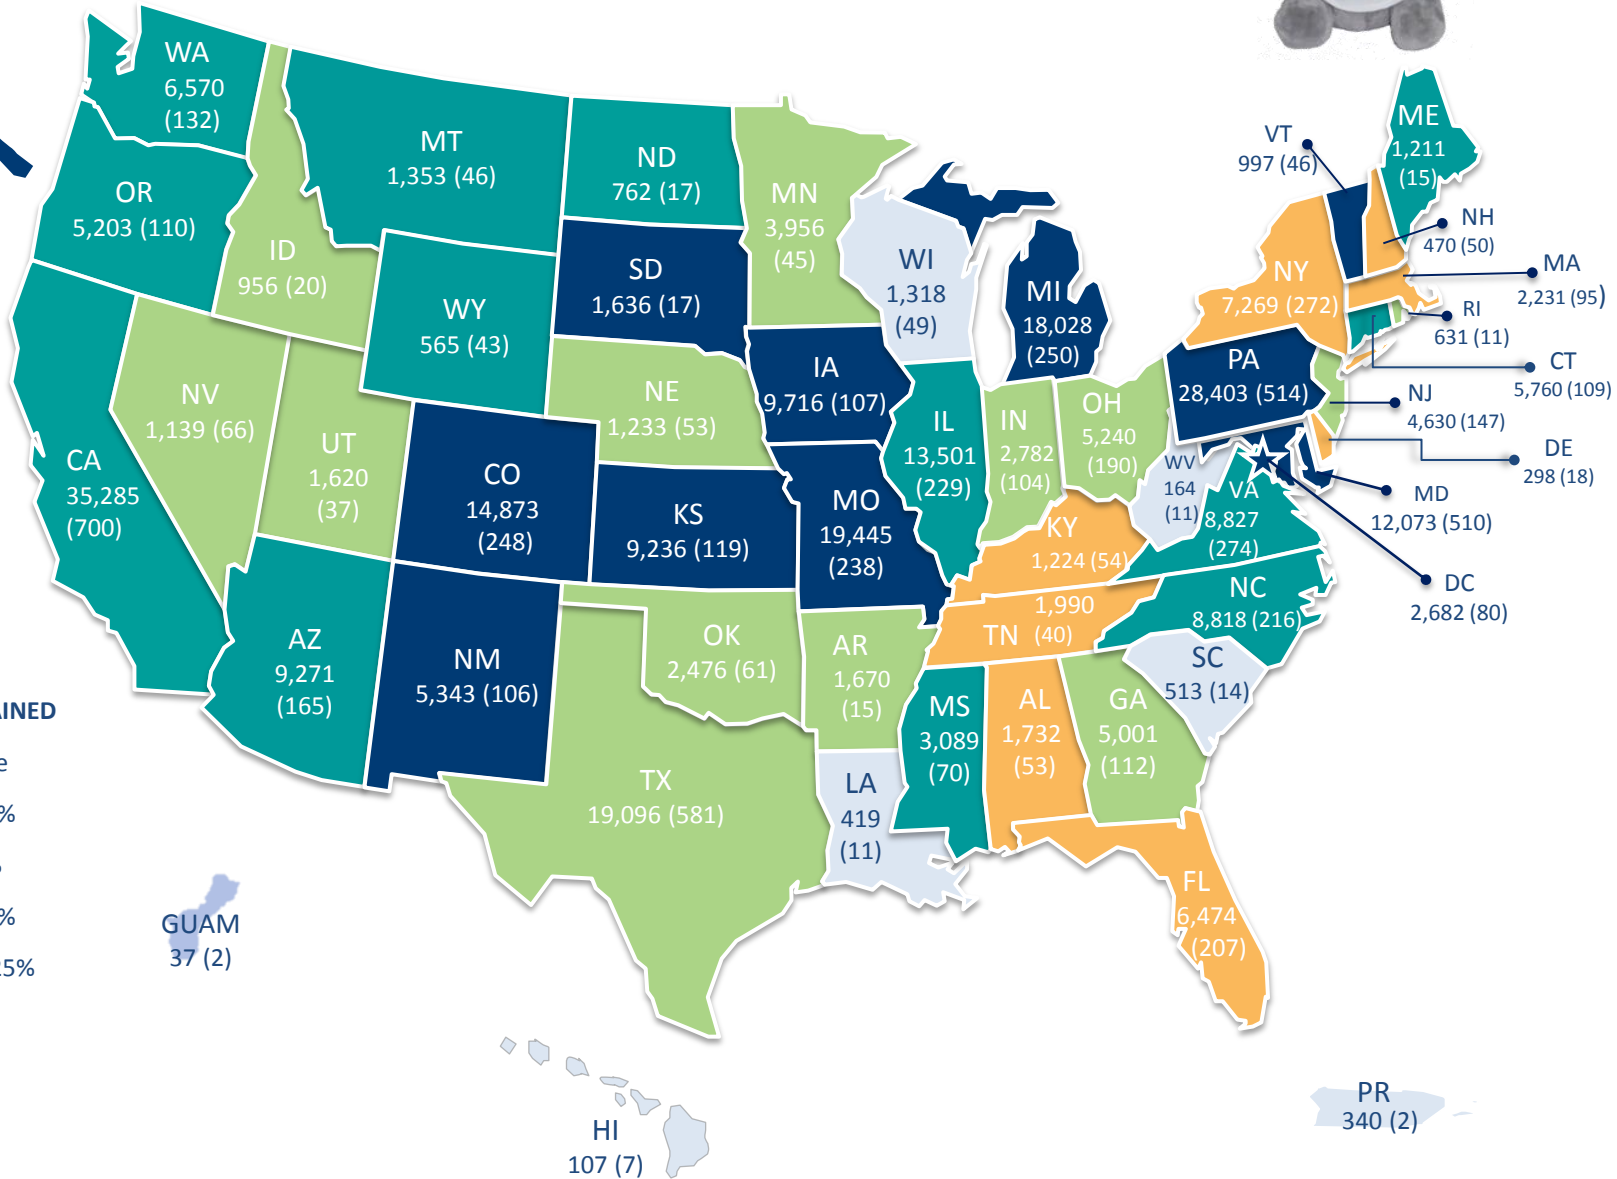

# ALGEE-OMETER

More than 325,000 First Aiders in the US  
Trained by more than 6,500 Instructors

## PERCENTAGE OF POPULATION TRAINED

- 0.15% or more
- 0.075%-0.149%
- 0.04%-0.074%
- 0.025%-0.039%
- Less than 0.025%