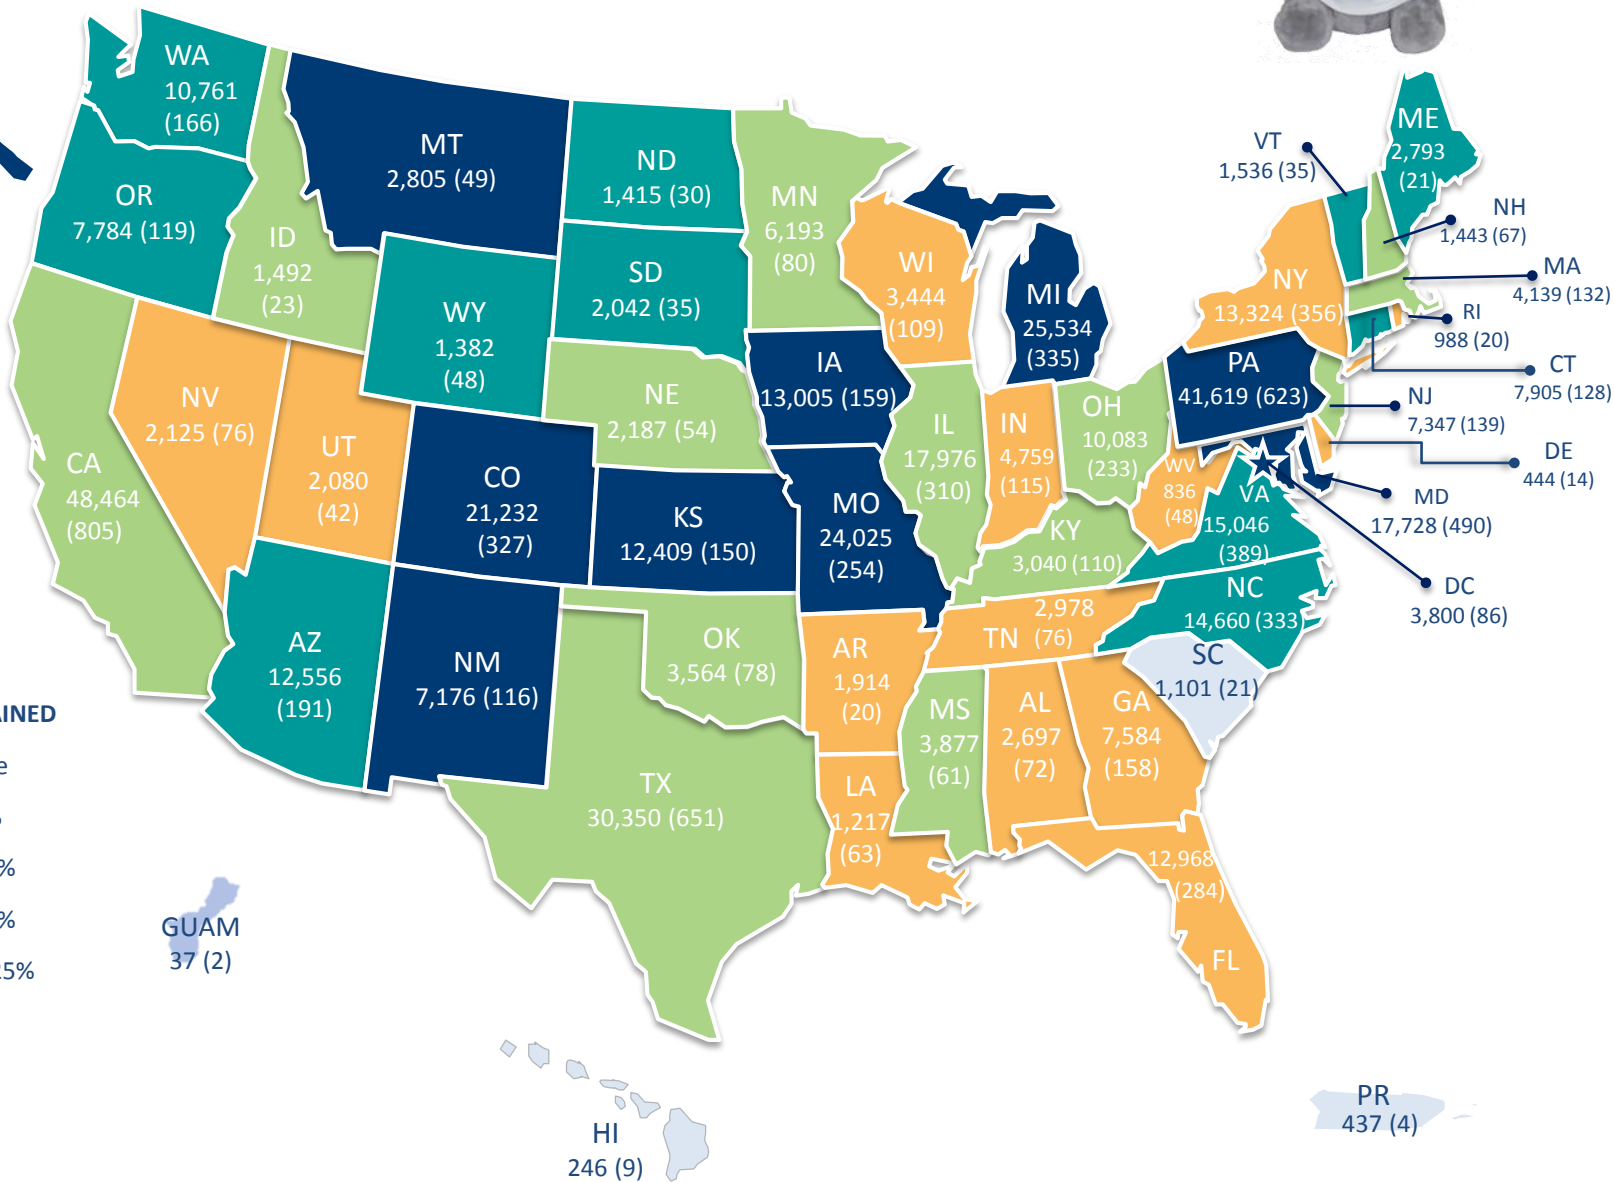

ALGEE-OMETER

More than 440,000 First Aiders in the US
Trained by more than 8,000 Instructors

PERCENTAGE OF POPULATION TRAINED

- 0.25% or more
- 0.15%-0.249%
- 0.075%-0.149%
- 0.026%-0.074%
- Less than 0.025%